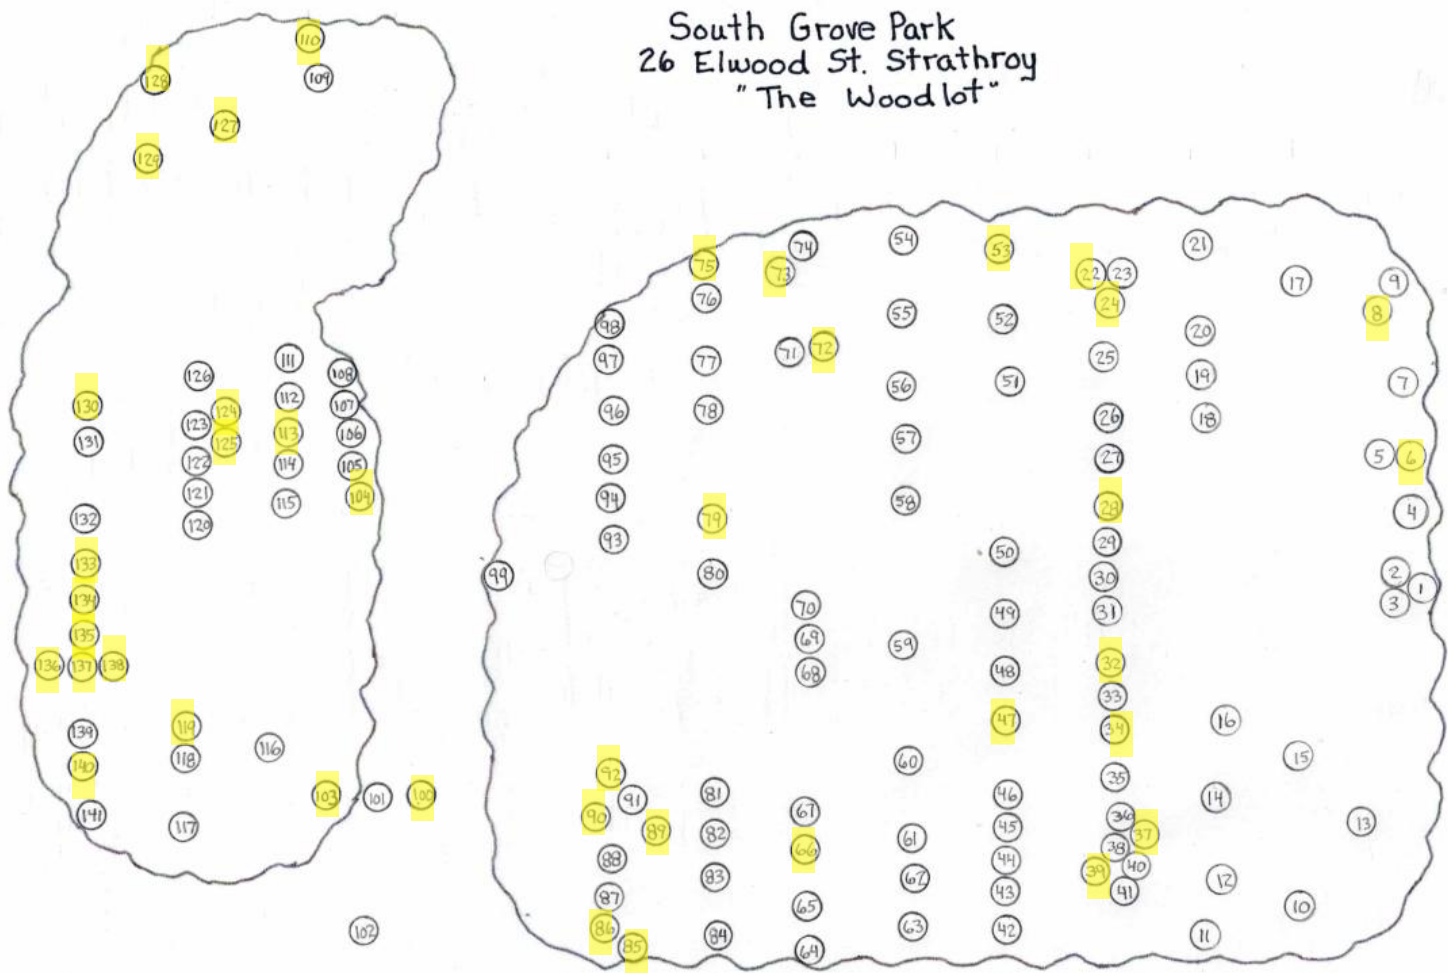

South Grove Park
26 Elwood St. Strathroy
"The Woodlot"

Please Note: This hand-drawn sketch shows the approximate location of the trees listed on pages 2 to 6 of the report, and is not to scale.