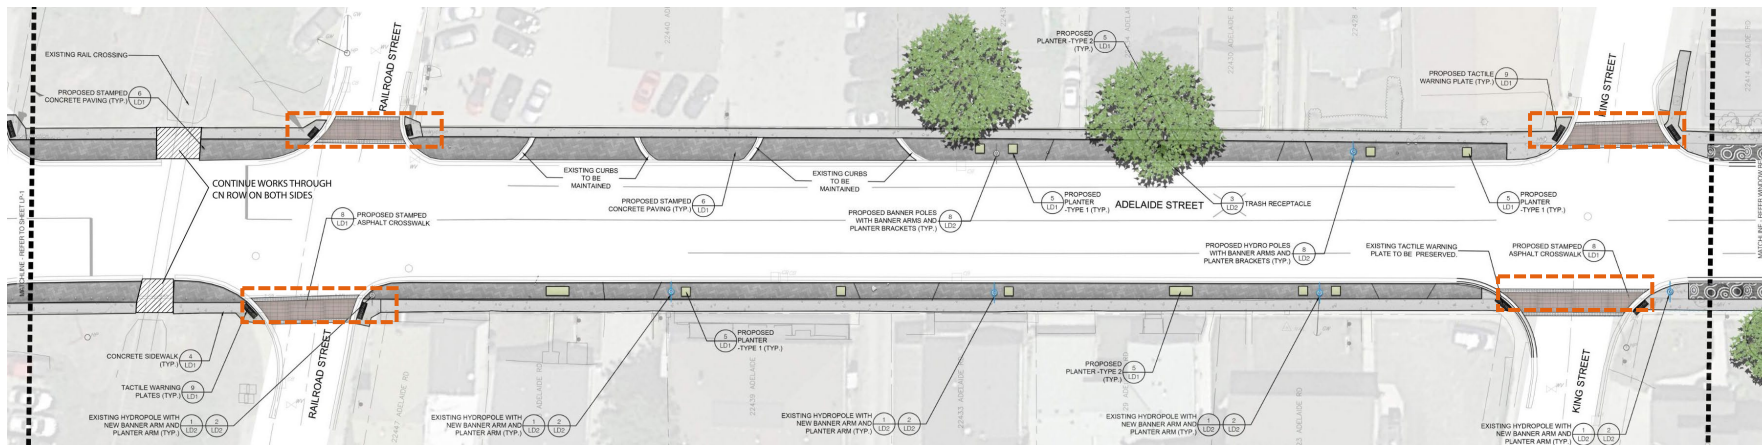

MOUNT BRYDGES – STREETScape IMPROVEMENTS – ADELAIDE ROAD