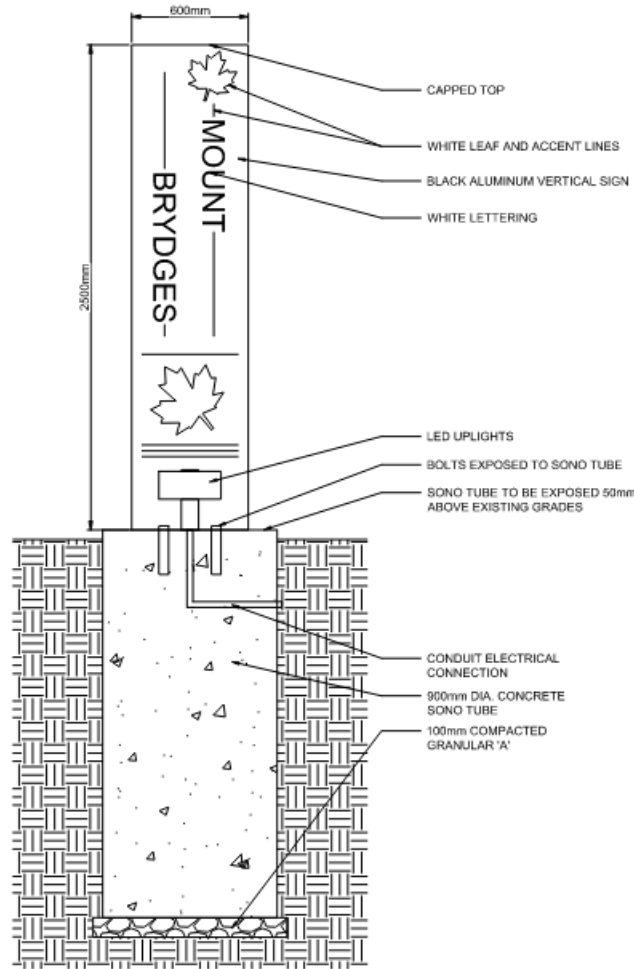

STREET SIGNAGE/WAYFINDING