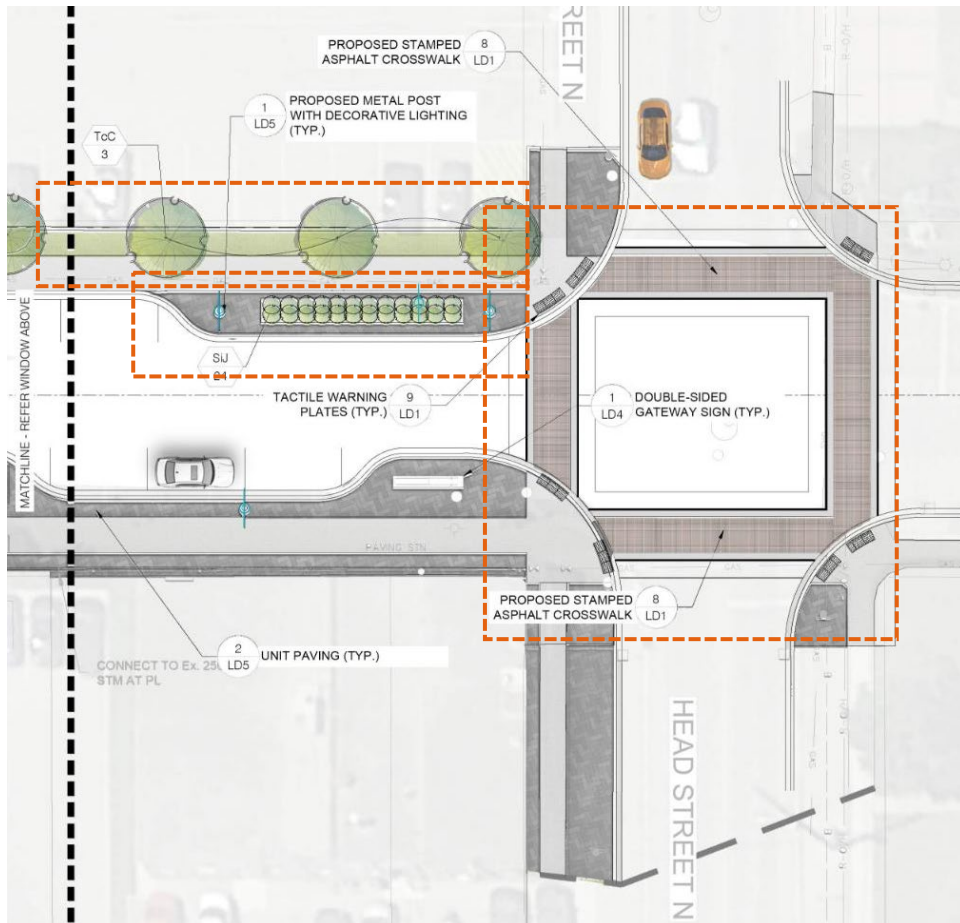

STRATHROY – STREETScape IMPROVEMENTS – FRONT STREET