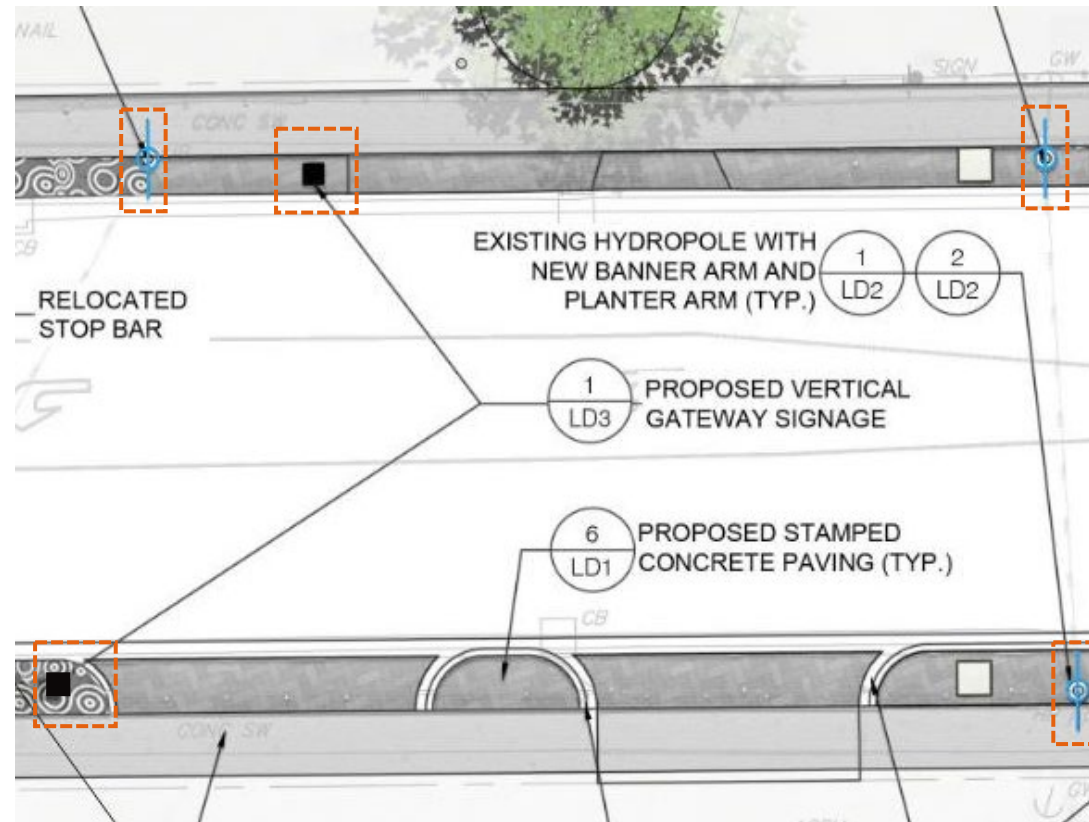

STREET SIGNAGE/WAYFINDING