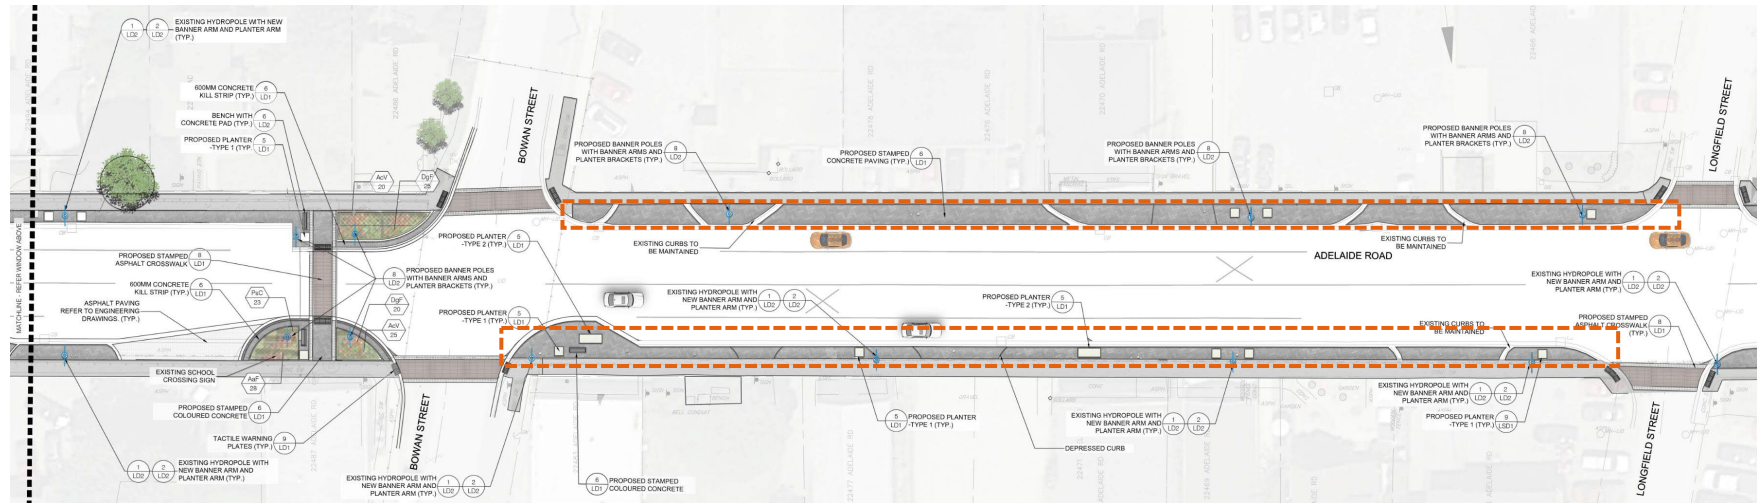

MOUNT BRYDGES – STREETScape IMPROVEMENTS – ADELAIDE ROAD