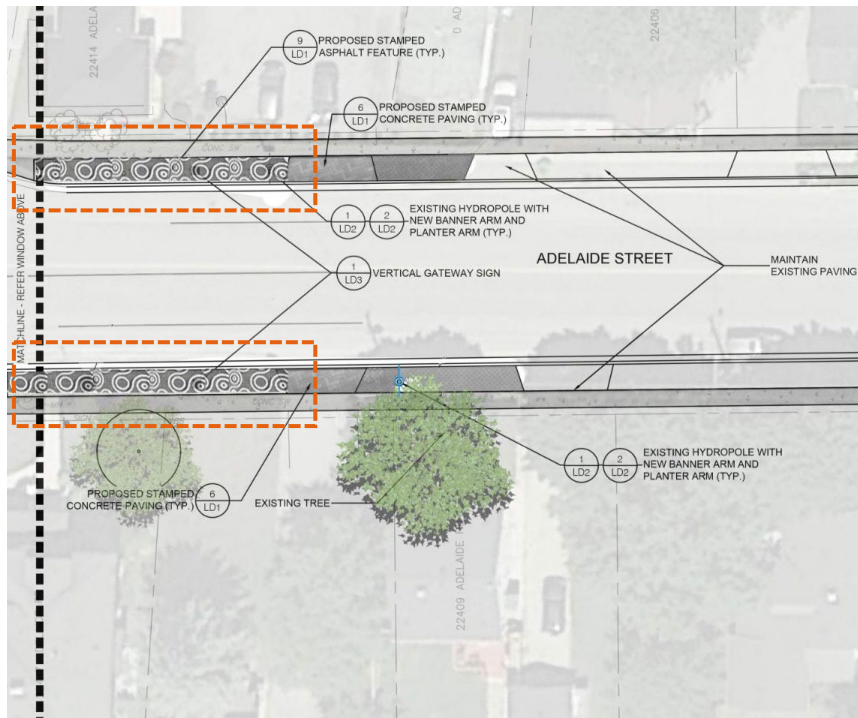

MOUNT BRYDGES – STREETScape IMPROVEMENTS – ADELAIDE ROAD