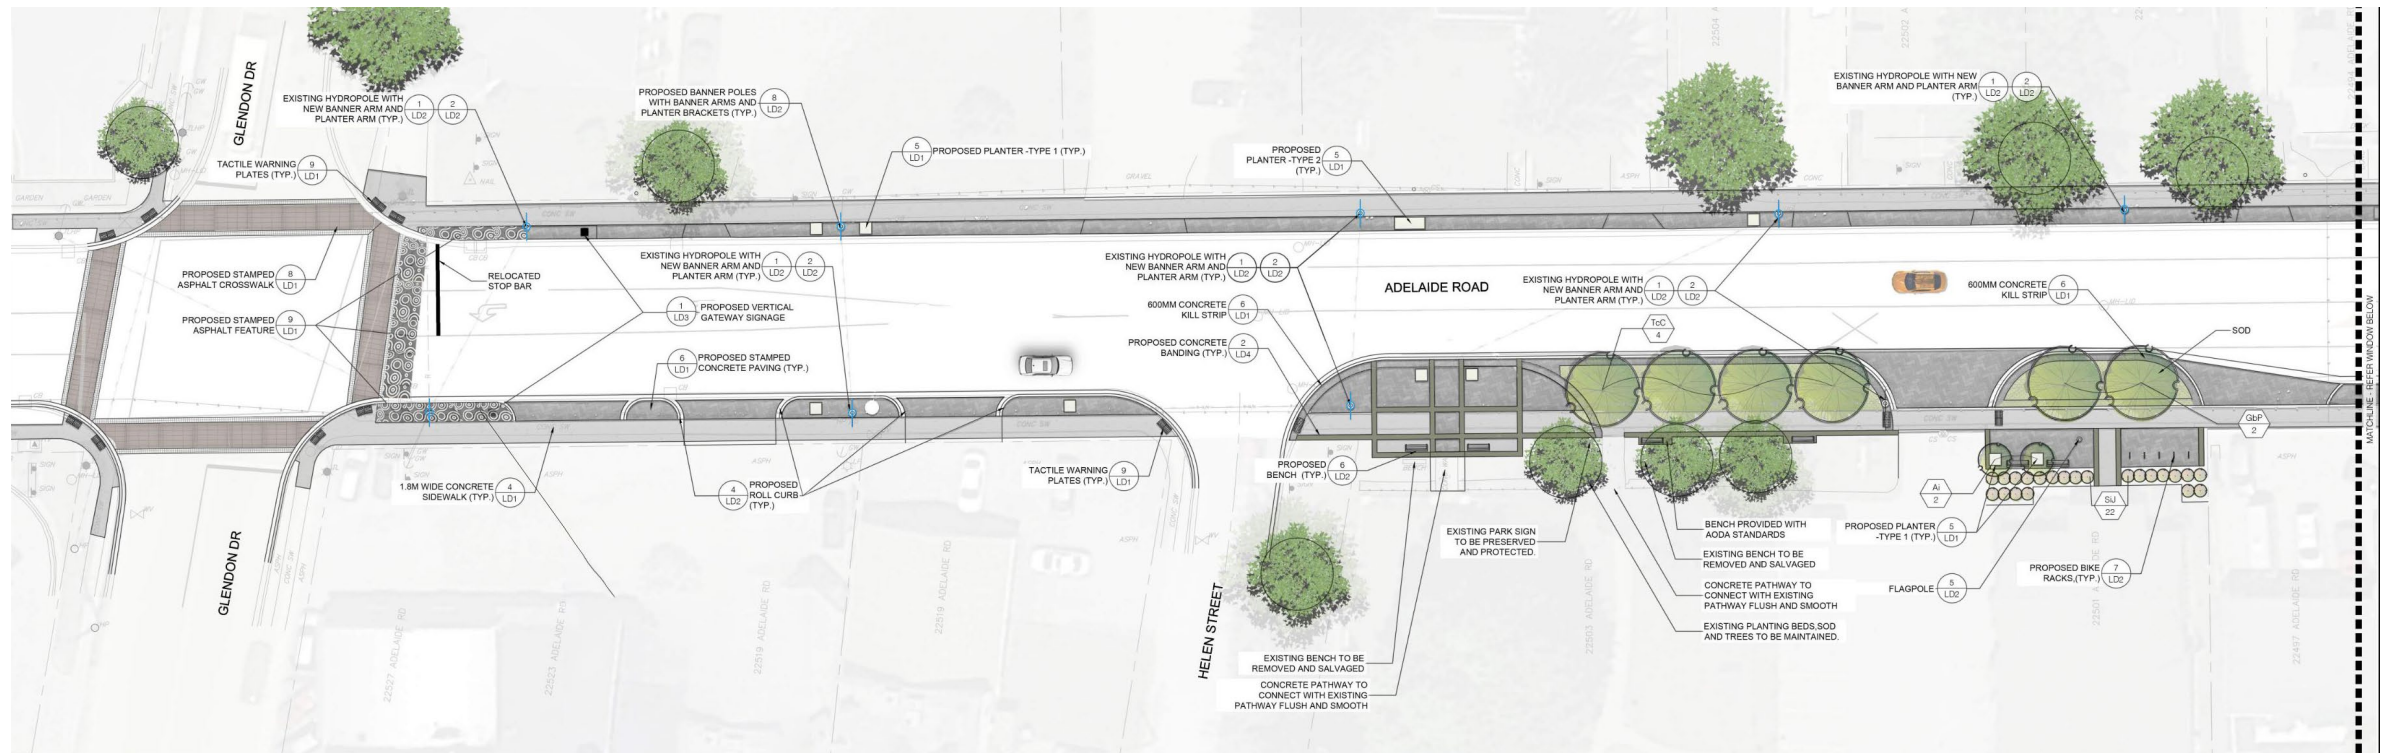

## DESIGN VISION

Formulate a distinctive community experience tailored to Mount Brydges, ensuring a cohesive aesthetic integration with the broader Strathroy Caradoc area. The proposed design meticulously incorporates elements such as color, form, and finishes to establish an aesthetically pleasing environment conducive to both pedestrian and vehicular activities. Strategic placement of gateway elements serves to enhance the sense of arrival within the core area, while the deliberate repetition of design elements along the thoroughfares strengthens the overall sense of place. Intentional interventions, including road narrowing and strategically positioned pedestrian connections, have been implemented in key areas to culminate in a comprehensive enhancement of the public realm.