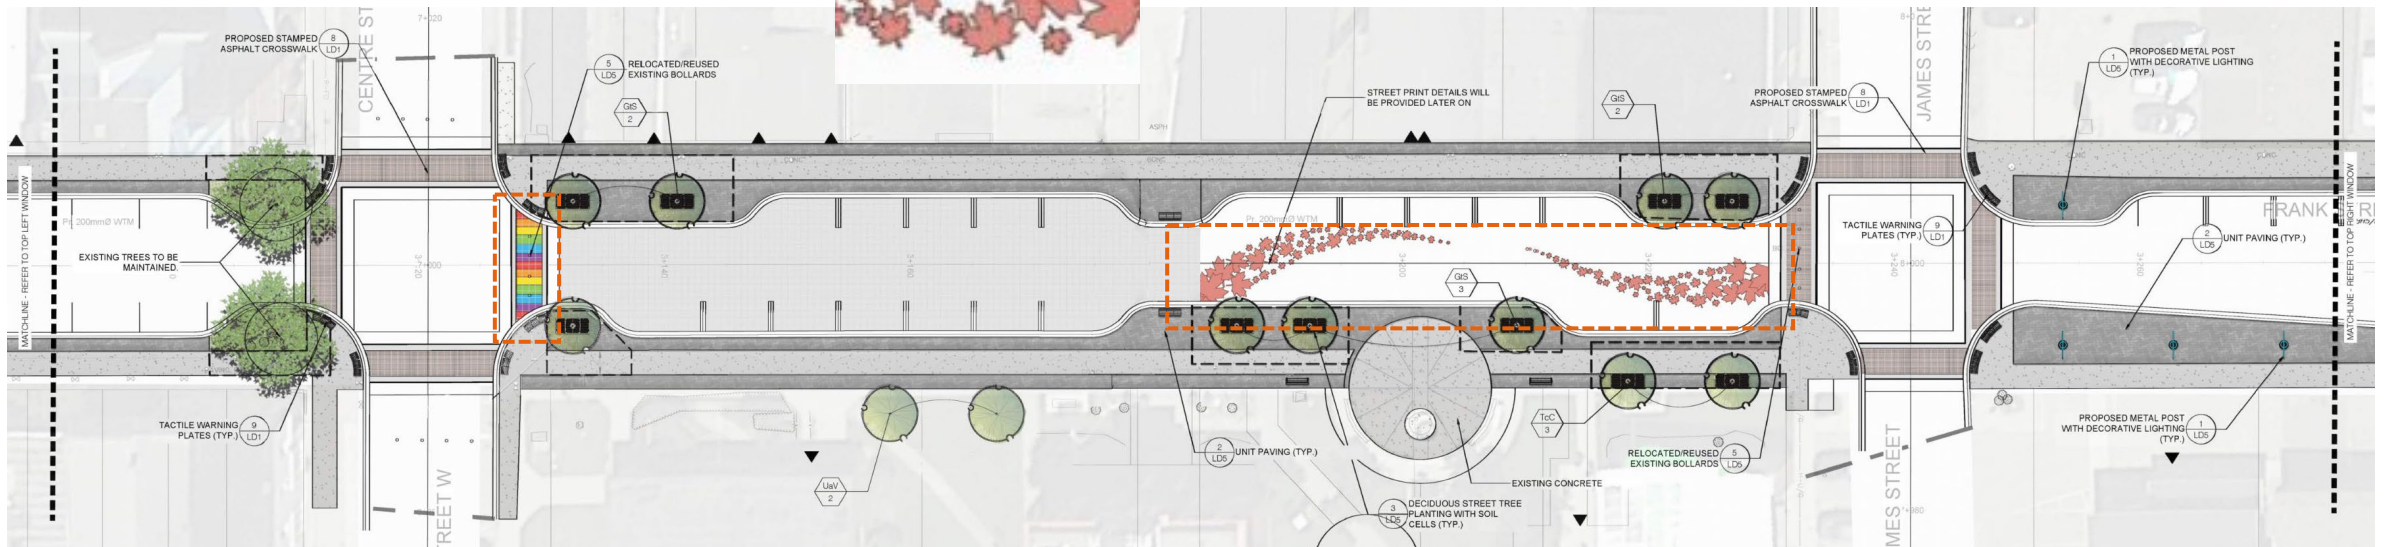

STRATHROY – STREETScape IMPROVEMENTS – FRANK STREET