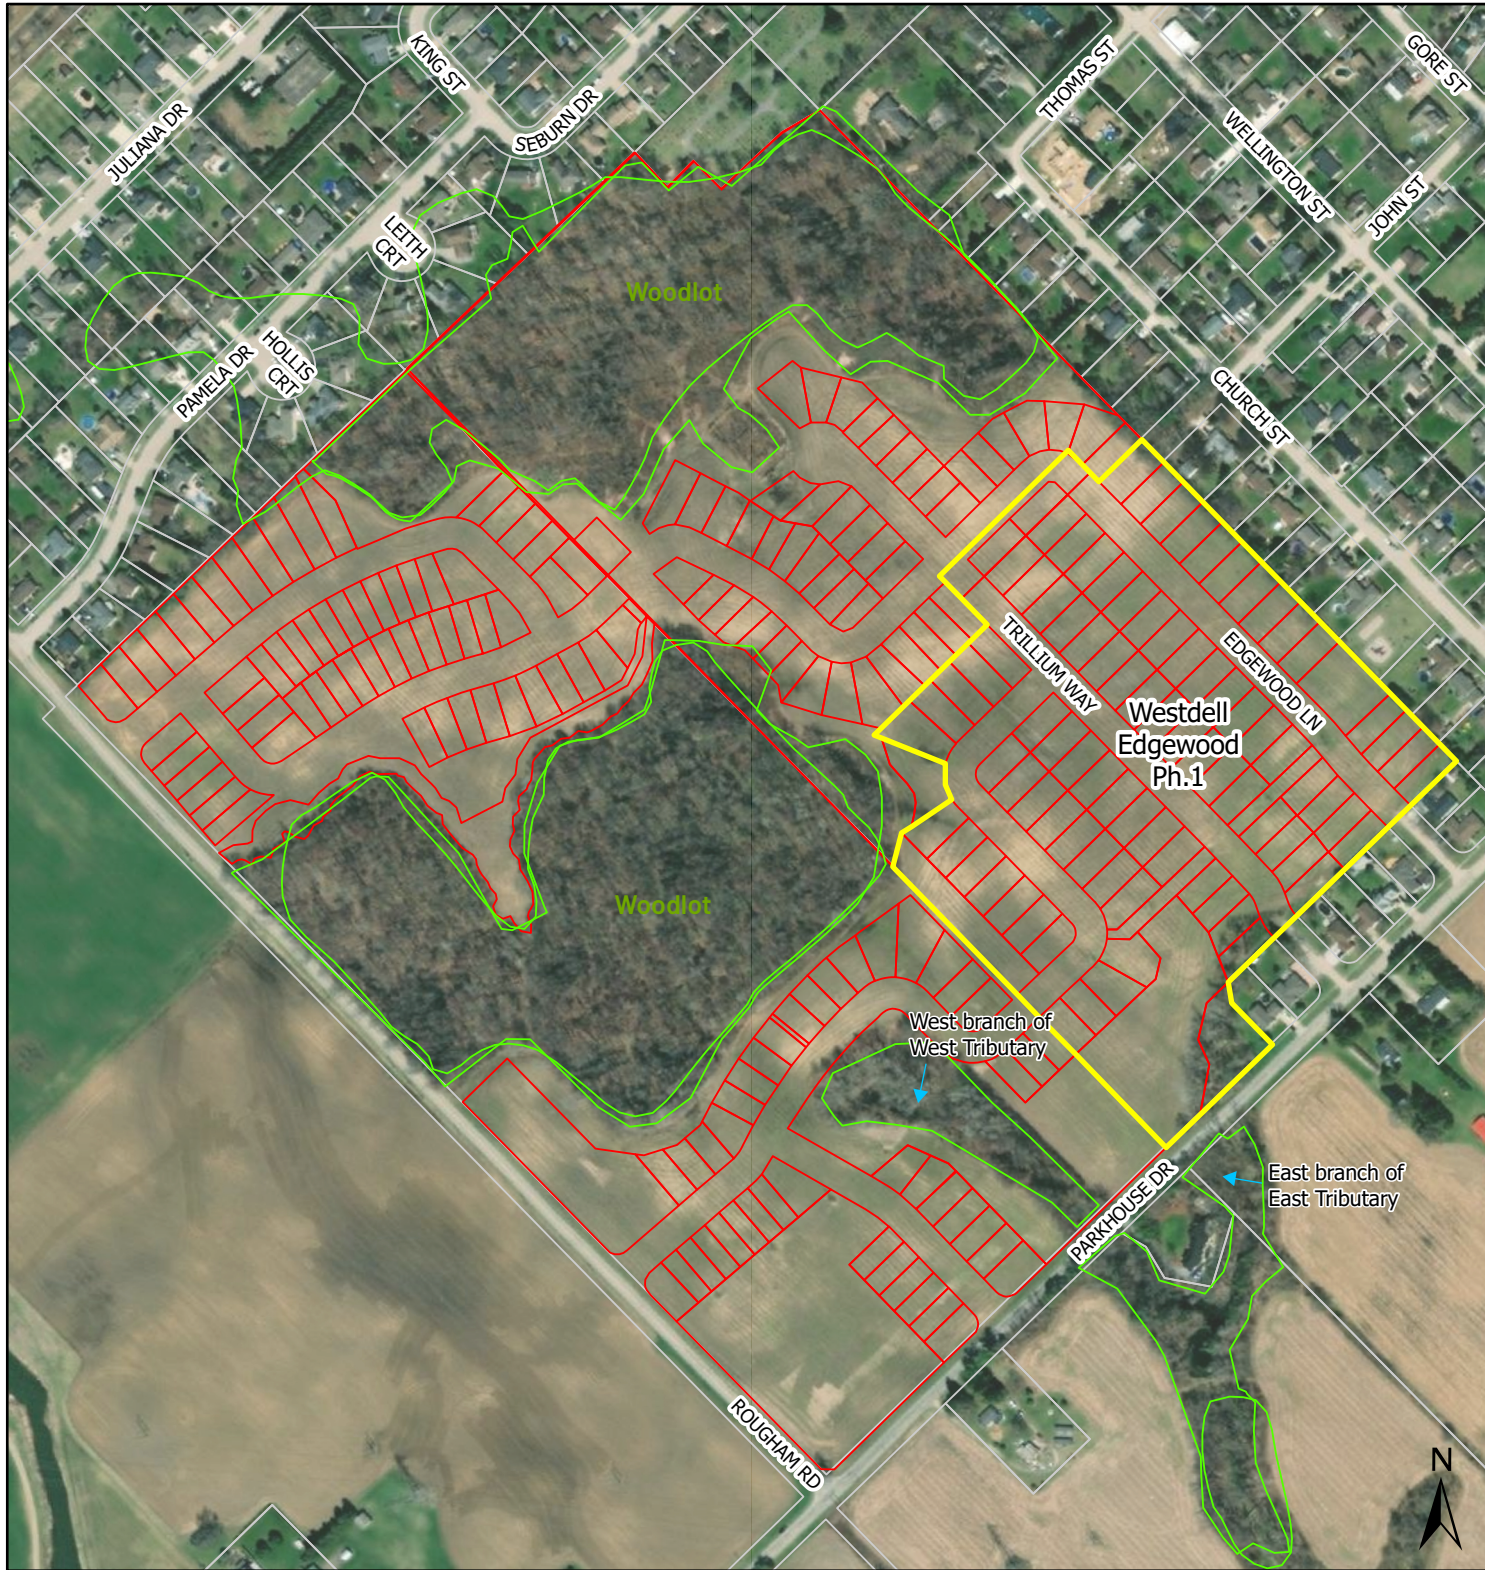

# Westdell Edgewood Phase 1. Subdivision

## Legend

-  Subdivision Boundary
-  Significant Woodland
-  Draft Subdivision
-  Parcel

Municipality of Strathroy-Caradoc

Date: Feb. 27, 2023.